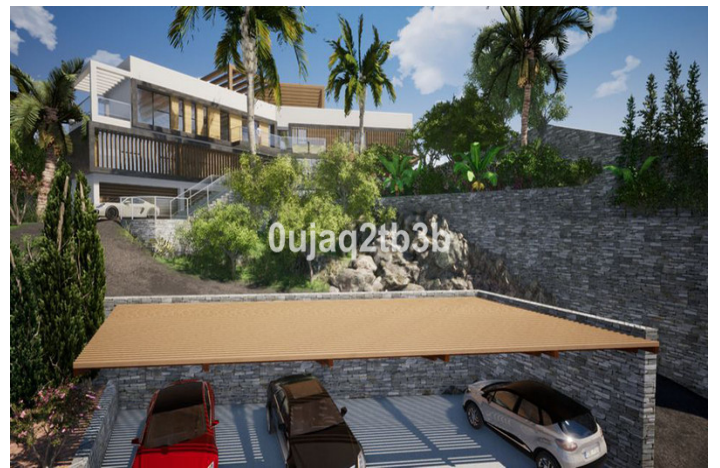

Residential Plot for sale in El Rosario, Marbella

555,000 €

Reference: R3888871 Plot Size: 1,704m<sup>2</sup>

## Costa del Sol, El Rosario

Magnificent plot in a great location and walking distance to Sports center, commercial center, services and amenities. There is a project to build a very large house taking advantage of the slope in the plot. South-West oriented. El Rosario is a consolidated residential area with high demand for plots and properties.

**Features:****Orientation**

West

**Utilities**

Electricity

Drinkable Water

Telephone

**Views**

Mountain